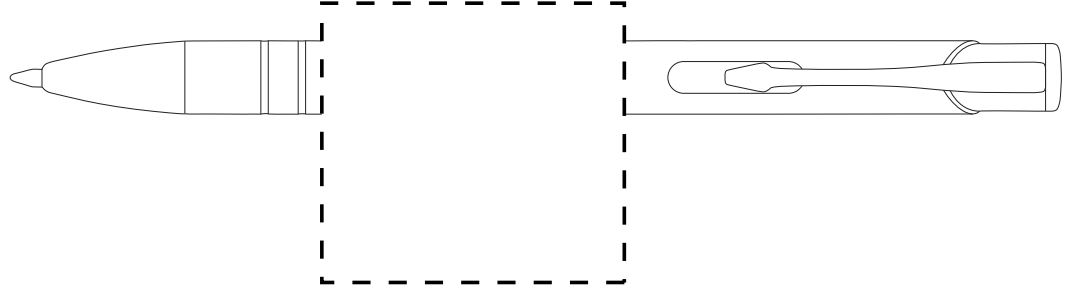

Pen Name:	Electra Ballpen
Product Code:	PELSB0195X
Type:	Push-Button Ballpen
Refill Colour:	Black

Colour: White

Print Area

Barrel 40mm x 20mm

Artwork at 200%

Artwork diametrically opposed to a pitch of 15.5mm